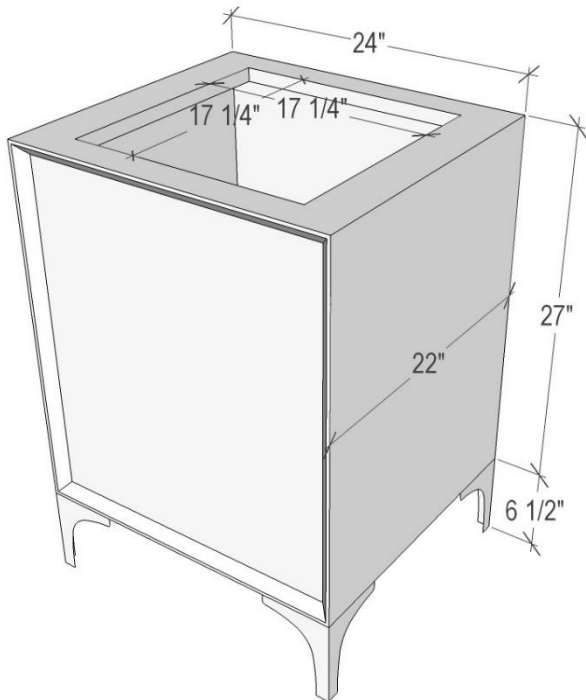

VAN24B-010

24" BLACK FRAME WITH CORAL VANITY

DETAILS

Decorative Cast Bronze Metal Grate
 1" Plywood Construction
 Gloss Finish
 Full 3/4" Finished Back
 Adjustable Interior Shelf
 3 Way Adjustable European Soft Close Hinges
 Multiple Leg Height Options

Outside Diameter W 24" D 22" H 1.5" Includes 4" Backlash

| | |
|-----------------|---|
| VT24B-00 | No Sink Cutout with No Faucet Holes |
| VT24B-01 | 14" x 14" Sink Cutout with 1 Faucet Hole |
| VT24B-03 | 14" x 14" Sink Cutout with 3 Faucet Holes |