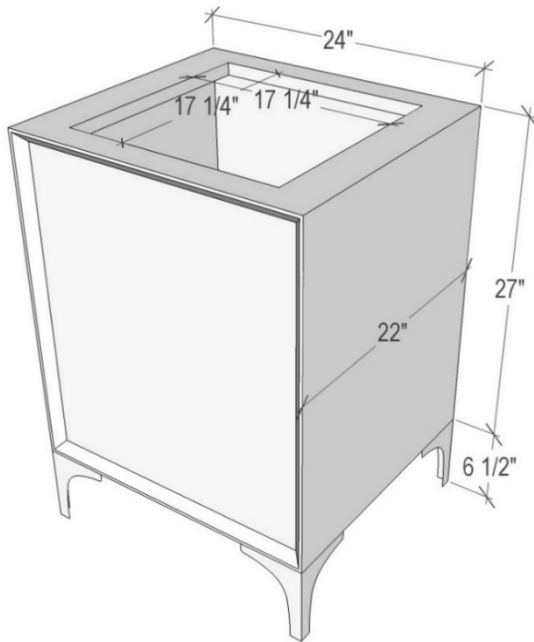

VAN24W-015-05

24" WHITE MOTHER OF PEARL WITH 3" ARTISAN GLASS
HARDWARE WHITE TIGER PRISM GLASS

DETAILS

- 1" Plywood Construction
- Gloss Finish
- Full 3/4" Finished Back
- Adjustable Interior Shelf
- 3 Way Adjustable European Soft Close Hinges
- Multiple Leg Height Options

HARDWARE AND LEG FINISH OPTIONS

PB	Polished Brass
SB	Satin Brass
PN	Polished Nickel
SN	Satin Nickel

24" VANITY TOP OPTIONS

(See Vanity Top Spec Sheet for Details)

Outside Diameter W 24" D 22" H 1.5" Includes 4" Backlash

VT24W-01	14" x 14" Sink Cutout with 1 Faucet Hole
VT24W-03	14" x 14" Sink Cutout with 3 Faucet Holes

CARE

Clean with mild soap. No abrasive chemicals

WARRANTY

Linkasink warranties our product to be free from manufacturing defect for the life of the product. Warranty does not cover abuse.