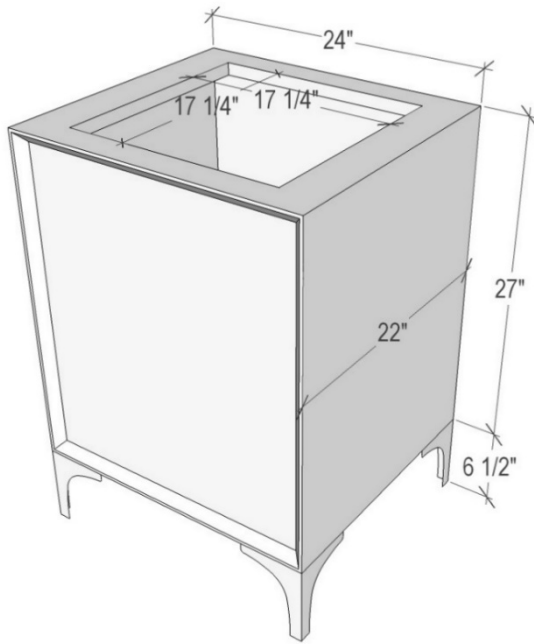

24" VANITY TOP OPTIONS

(See Vanity Top Spec Sheet for Details)

Outside Diameter W 24" D 22" H 1.5" Includes 4" Backlash

VT24W-01	14" x 14" Sink Cutout with 1 Faucet Hole
VT24W-03	14" x 14" Sink Cutout with 3 Faucet Holes

CARE

Clean with mild soap. No abrasive chemicals

WARRANTY

Linkasink warranties our product to be free from manufacturing defect for the life of the product. Warranty does not cover abuse.