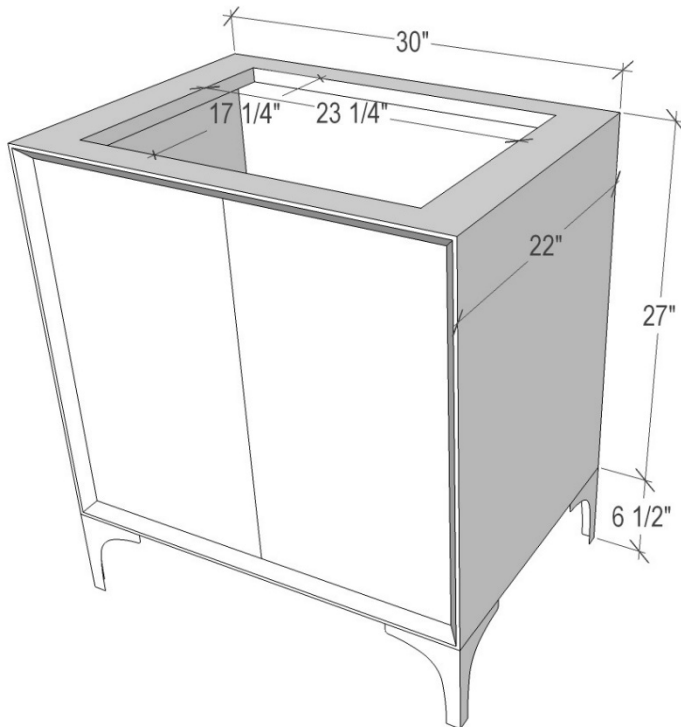

Contact: 1.866.395.8377   sales@linkasink.com
Linkasink may make changes to specifications without notice.
Visit linkasink.com for updated specification sheet.
7/25/2022