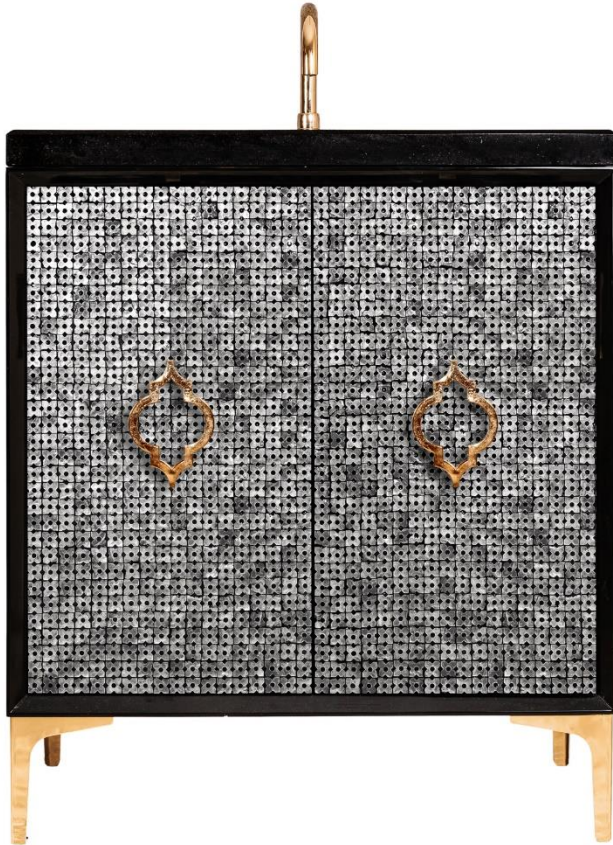

VAN30B-006

30" BLACK MOTHER OF PEARL WITH ARABESQUE VANITY

DETAILS

Hand Applied Mother of Pearl
 1" Plywood Construction
 Gloss Finish
 Full 3/4" Finished Back
 Adjustable Interior Shelf
 3 Way Adjustable European Soft Close Hinges
 Multiple Leg Height Options

HARDWARE AND LEG FINISH OPTIONS

PB	Polished Brass
SB	Satin Brass
PN	Polished Nickel
SN	Satin Nickel
BC	Black

30" VANITY TOP OPTIONS

(See Vanity Top Spec Sheet for Details)

Outside Diameter W 30" D 22" H 1.5" Includes 4" Backlash

VT30B-00	No Sink Cutout with No Faucet Holes
VT30B-01	18" x 12" Sink Cutout with 1 Faucet Hole
VT30B-03	18" x 12" Sink Cutout with 3 Faucet Holes

CARE

Clean with mild soap. No abrasive chemicals

WARRANTY