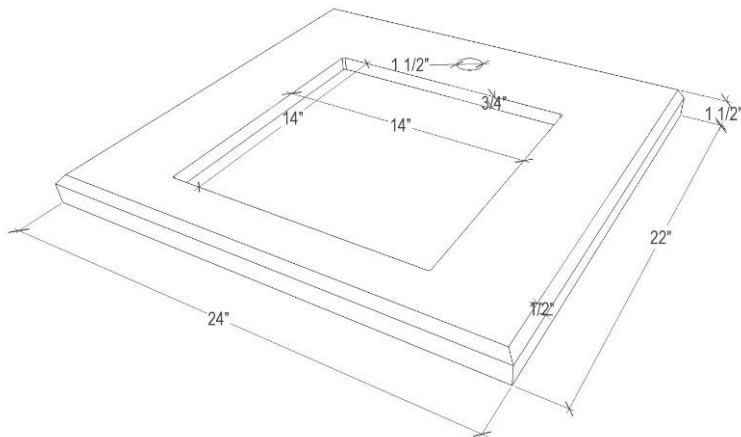

## VT24W-01

24" WHITE VANITY TOP – 1 FAUCET HOLE (1 1/2")

Outside Diameter W 24" D 22" H 1.5"

14" x 14" Sink Cutout with 1 Faucet Hole

## VT24W-03

24" WHITE VANITY TOP – 3 FAUCET HOLE  
(1 1/2" center, 1 3/8" Sides)

Outside Diameter W 24" D 22" H 1.5"

14" x 14" Sink Cutout with 3 Faucet Holes (Wide Spread)

### DETAILS

Manufactured from recycled glass, Finish is similar to quartz

Includes 4" Backsplash

1.5" Height