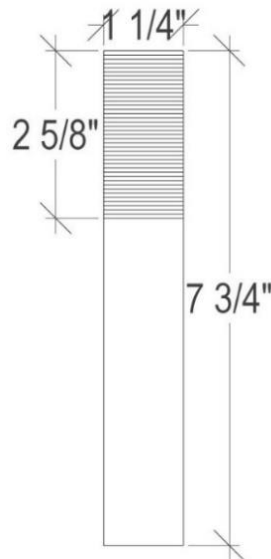

D004

GRID STRAINER DRAIN (DAISY STYLE)

DETAILS

Brass Construction

DB, WC, PN, SN finishes are plated

AB, VB, PB, UB finishes are unlacquered living finishes

Grid Strainer

Non-Overflow

Cannot be used with decorative drains

DRAIN SIZE

1.5" Standard lavatory size drain

AVAILABLE FINISHES

DB	Dark Bronze
WC	Weathered Copper
SN	Satin Nickel
PN	Polished Nickel
UB	Satin Unlacquered Brass
PB	Polished Unlacquered Brass
VB	Vintage Brass
AB	Antique Bronze

INSTALLATION

We recommend consulting a professional if you are unfamiliar with installing bathroom fixtures and plumbing. Linkasink accepts no liability for any damage to the floor, walls, plumbing, or personal injury during installation.

CARE

Use mild soap and water for everyday cleaning. Avoid any harsh abrasives, chemicals, and acidic cleaning products. A paste wax may be applied periodically to protect the finish and help with water spotting.

WARRANTY

Linkasink warrants our product to be free from manufacturing defect for the life of the product. Warranty does not cover improper care, neglect or abuse.

DIMENSIONS WILL VARY

DO NOT use this sheet as a guide for countertop cuts. Due to the handmade nature of each product, templates are not provided.