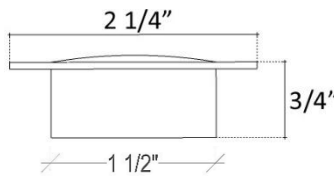

D004

GRID STRAINER DRAIN (DAISY STYLE)

DETAILS

Brass Construction

DB, WC, PN, SN finishes are plated

AB, VB, PB, UB finishes are unlacquered living finishes

Grid Strainer

Non-Overflow

Cannot be used with decorative drains

DRAIN SIZE

1.5" Standard lavatory size drain

AVAILABLE FINISHES

DB	Dark Bronze
WC	Weathered Copper
SN	Satin Nickel
PN	Polished Nickel
UB	Satin Unlacquered Brass
PB	Polished Unlacquered Brass
VB	Vintage Brass
AB	Antique Bronze

INSTALLATION

We recommend consulting a professional if you are unfamiliar with installing bathroom fixtures and plumbing. Linkasink accepts no liability for any damage to the floor, walls, plumbing, or personal injury during installation.

CARE

Use mild soap and water for everyday cleaning. Avoid any harsh abrasives, chemicals, and acidic cleaning products. A paste wax may be applied periodically to protect the finish and help with water spotting.

WARRANTY

Linkasink warrants our product to be free from manufacturing defect for the life of the product. Warranty does not cover improper care, neglect or abuse.

DIMENSIONS WILL VARY

DO NOT use this sheet as a guide for countertop cuts. Due to the handmade nature of each product, templates are not provided.