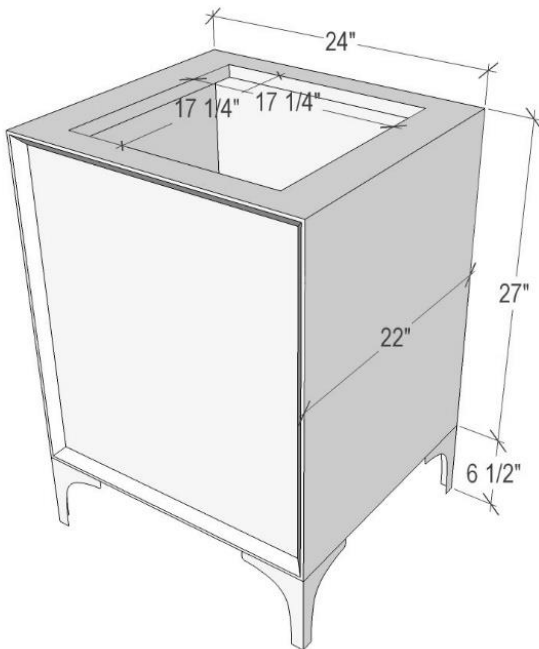

WARRANTY

Linkasink warranties our product to be free from manufacturing defect for the life of the product. Warranty does not cover improper care, neglect, abuse or normal wear-and-tear.