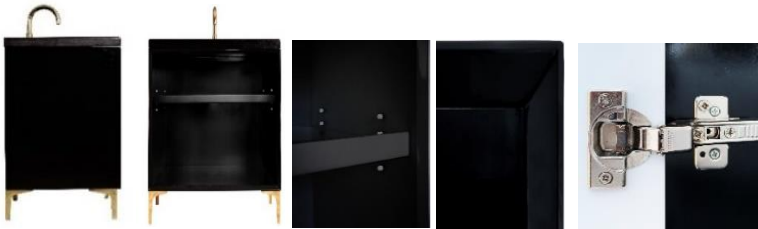

Shown in PB

VAN24B-015-04

24" BLACK MOTHER OF PEARL WITH 3" ARTISAN GLASS
HARDWARE BLACK PRISM GLASS

DETAILS

- Cabinet with Gloss Finish
- Full Finished Back
- Adjustable Interior Shelf
- 3 Way Adjustable European Soft Close Hinges
- OD: W 24" x D 22"
- Vanities are Hand-crafted

HARDWARE AND LEG FINISH OPTIONS

	PB	Polished Brass		PN	Polished Nickel
	SB	Satin Brass		SN	Satin Nickel
	BC	Matte Black			

24" VANITY TOP OPTIONS

(Vanity Top Sold Separately See Vanity Top Spec Sheet for Details)

Outside Dimensions W 24" D 22" H 1.5"

(Vanity Top includes 4" Backsplash)

VT24W-01	14" x 14" Sink Cutout with 1 Faucet Hole
VT24W-03	14" x 14" Sink Cutout with 3 Faucet Holes

INSTALLATION

We recommend consulting a professional if you are unfamiliar with installing bathroom fixtures and plumbing. Linkasink accepts no liability for any damage to the floor, walls, plumbing, or personal injury during installation.