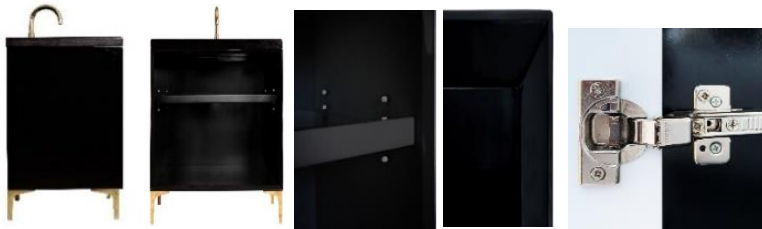

Shown in PB

VAN24B-019-06

24" BLACK TUXEDO WITH 3" ARTISAN GLASS
HARDWARE BLACK TIGER GLASS

DETAILS

Cabinet with Gloss Finish
Full Finished Back
Adjustable Interior Shelf
3 Way Adjustable European Soft Close Hinges
OD: W 24" x D 22"
Vanities are Hand-crafted

HARDWARE AND LEG FINISH OPTIONS

	PB	Polished Brass		PN	Polished Nickel
	SB	Satin Brass		SN	Satin Nickel

24" VANITY TOP OPTIONS

(Vanity Top Sold Separately See Vanity Top Spec Sheet for Details)

Outside Dimensions W 24" D 22" H 1.5"

(Vanity Top includes 4" Backsplash)

VT24W-01	14" x 14" Sink Cutout with 1 Faucet Hole
VT24W-03	14" x 14" Sink Cutout with 3 Faucet Holes

INSTALLATION

We recommend consulting a professional if you are unfamiliar with installing bathroom fixtures and plumbing. Linkasink accepts no liability for any damage to the floor, walls, plumbing, or personal injury during installation.