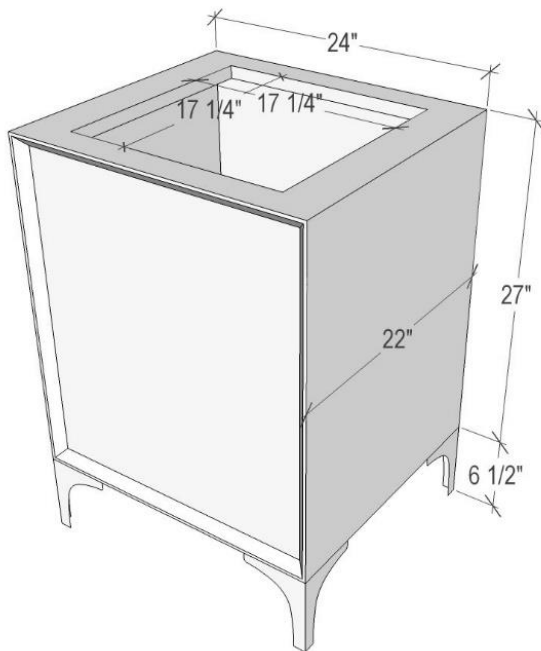

DIMENSIONS WILL VARY

DO NOT use this sheet as a guide for countertop cuts. Due to the handmade nature of each product, templates are not provided.