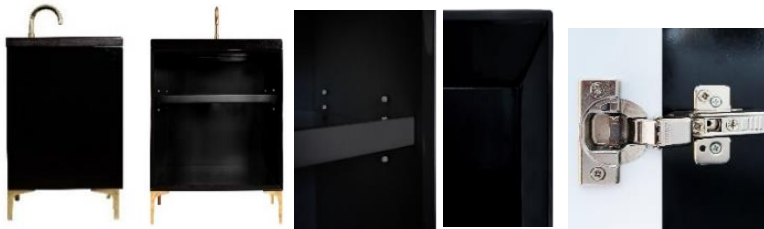

Shown in PB

VAN24B-020-04

24" BLACK TUXEDO WITH 8" ARTISAN GLASS
HARDWARE BLACK PRISM GLASS

DETAILS

Cabinet with Gloss Finish
Full Finished Back
Adjustable Interior Shelf
3 Way Adjustable European Soft Close Hinges
OD: W 24" x D 22"
Vanities are Hand-crafted

HARDWARE AND LEG FINISH OPTIONS

	PB	Polished Brass		PN	Polished Nickel
	SB	Satin Brass		SN	Satin Nickel

24" VANITY TOP OPTIONS

(Vanity Top Sold Separately See Vanity Top Spec Sheet for Details)

Outside Dimensions W 24" D 22" H 1.5"

(Vanity Top includes 4" Backsplash)

VT24W-01	14" x 14" Sink Cutout with 1 Faucet Hole
VT24W-03	14" x 14" Sink Cutout with 3 Faucet Holes

INSTALLATION

We recommend consulting a professional if you are unfamiliar with installing bathroom fixtures and plumbing. Linkasink accepts no liability for any damage to the floor, walls, plumbing, or personal injury during installation.