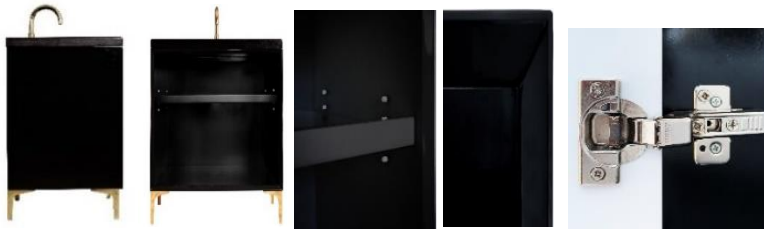

Shown in PB

VAN24B-020-BRS

24" BLACK LINEA WITH 8" ARTISAN GLASS HARDWARE
ÉGLOMISÉ PRISM GLASS

DETAILS

Cabinet with Gloss Finish
Full Finished Back
Adjustable Interior Shelf
3 Way Adjustable European Soft Close Hinges
OD: W 24" x D 22"
Vanities are Hand-crafted

HARDWARE AND LEG FINISH OPTIONS

	PB	Polished Brass
	SB	Satin Brass

24" VANITY TOP OPTIONS

(Vanity Top Sold Separately See Vanity Top Spec Sheet for Details)

Outside Dimensions W 24" D 22" H 1.5"

(Vanity Top includes 4" Backsplash)

VT24W-01	14" x 14" Sink Cutout with 1 Faucet Hole
VT24W-03	14" x 14" Sink Cutout with 3 Faucet Holes

INSTALLATION

We recommend consulting a professional if you are unfamiliar with installing bathroom fixtures and plumbing. Linkasink accepts no liability for any damage to the floor, walls, plumbing, or personal injury during installation.