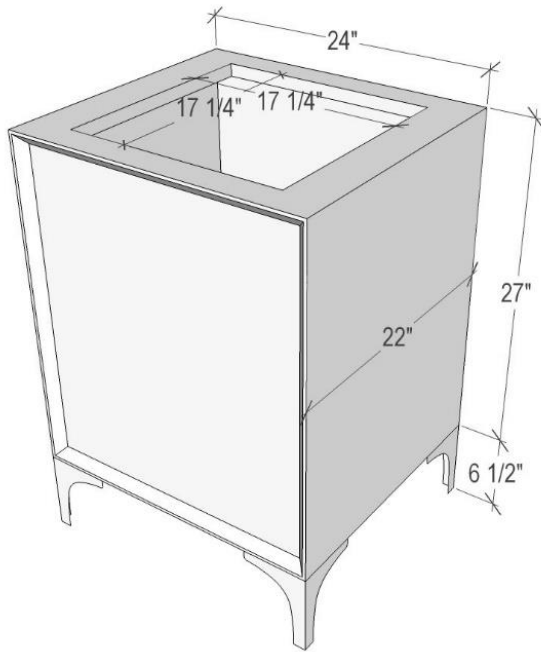

WARRANTY

Linkasink warranties our product to be free from manufacturing defect for the life of the product. Warranty does not cover improper care, neglect, abuse or normal wear-and-tear.