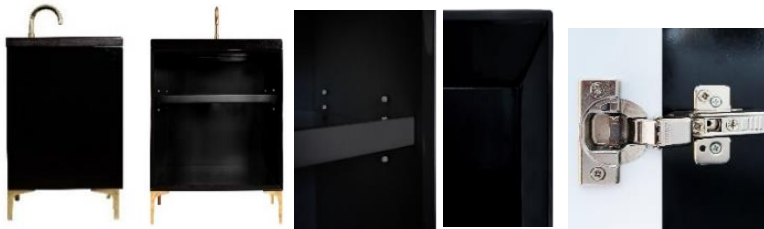

Shown in PB

VAN24B-022-04

24" BLACK TUXEDO WITH 18" ARTISAN GLASS
HARDWARE BLACK PYRAMID GLASS

DETAILS

Cabinet with Gloss Finish
Full Finished Back
Adjustable Interior Shelf
3 Way Adjustable European Soft Close Hinges
OD: W 24" x D 22"
Vanities are Hand-crafted

HARDWARE AND LEG FINISH OPTIONS

	PB	Polished Brass		PN	Polished Nickel
	SB	Satin Brass		SN	Satin Nickel

24" VANITY TOP OPTIONS

(Vanity Top Sold Separately See Vanity Top Spec Sheet for Details)

Outside Dimensions W 24" D 22" H 1.5"

(Vanity Top includes 4" Backsplash)

VT24W-01	14" x 14" Sink Cutout with 1 Faucet Hole
VT24W-03	14" x 14" Sink Cutout with 3 Faucet Holes

INSTALLATION

We recommend consulting a professional if you are unfamiliar with installing bathroom fixtures and plumbing. Linkasink accepts no liability for any damage to the floor, walls, plumbing, or personal injury during installation.