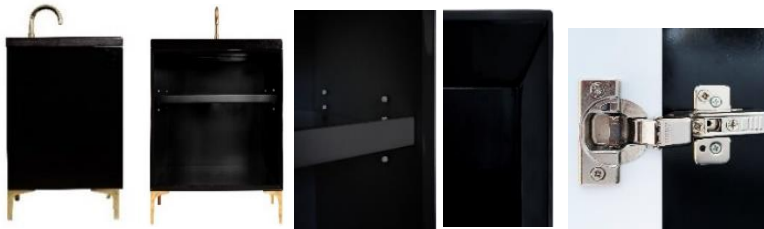

24" VANITY TOP OPTIONS

(Vanity Top Sold Separately See Vanity Top Spec Sheet for Details)

Outside Dimensions W 24" D 22" H 1.5"

(Vanity Top includes 4" Backsplash)

VT24W-01	14" x 14" Sink Cutout with 1 Faucet Hole
VT24W-03	14" x 14" Sink Cutout with 3 Faucet Holes

INSTALLATION

We recommend consulting a professional if you are unfamiliar with installing bathroom fixtures and plumbing. Linkasink accepts no liability for any damage to the floor, walls, plumbing, or personal injury during installation.

CARE

Clean vanity, hardware, and countertop with a soft cloth dampened with water. Avoid any harsh abrasives and harsh chemicals/acidic cleaning products.
For hardware: A clear paste wax may be applied periodically to protect the finish and help with water spotting.

WARRANTY

Linkasink warranties our product to be free from manufacturing defect for the life of the product. Warranty does not cover improper care, neglect, abuse or normal wear-and-tear.