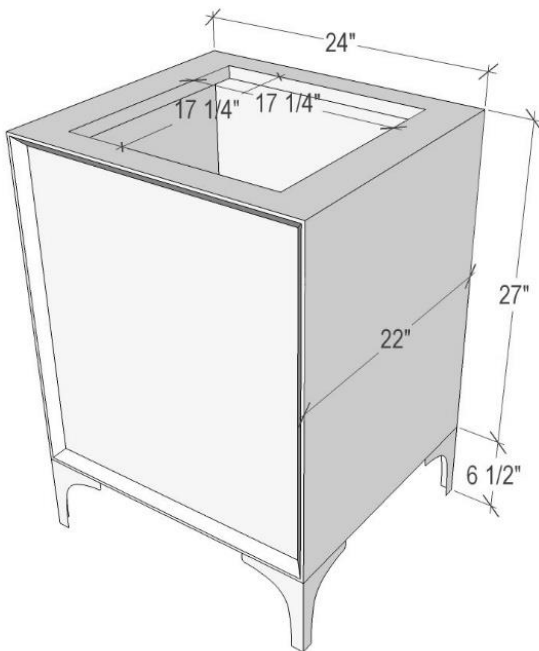

DIMENSIONS WILL VARY

DO NOT use this sheet as a guide for countertop cuts. Due to the handmade nature of each product, templates are not provided.