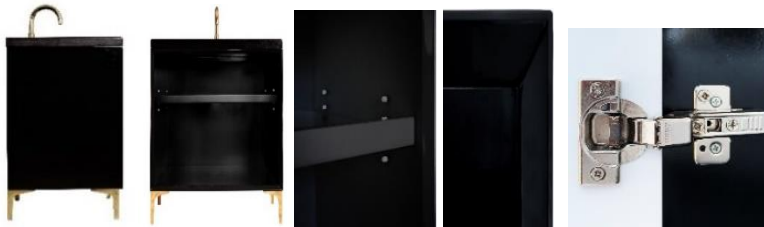

Shown in PB

VAN24B-023-04

24" BLACK LINEA WITH 3" ARTISAN GLASS HARDWARE
BLACK PRISM GLASS

DETAILS

Cabinet with Gloss Finish
Full Finished Back
Adjustable Interior Shelf
3 Way Adjustable European Soft Close Hinges
OD: W 24" x D 22"
Vanities are Hand-crafted

HARDWARE AND LEG FINISH OPTIONS

	PB	Polished Brass
	SB	Satin Brass

24" VANITY TOP OPTIONS

(Vanity Top Sold Separately See Vanity Top Spec Sheet for Details)

Outside Dimensions W 24" D 22" H 1.5"

(Vanity Top includes 4" Backsplash)

VT24W-01	14" x 14" Sink Cutout with 1 Faucet Hole
VT24W-03	14" x 14" Sink Cutout with 3 Faucet Holes

INSTALLATION

We recommend consulting a professional if you are unfamiliar with installing bathroom fixtures and plumbing. Linkasink accepts no liability for any damage to the floor, walls, plumbing, or personal injury during installation.