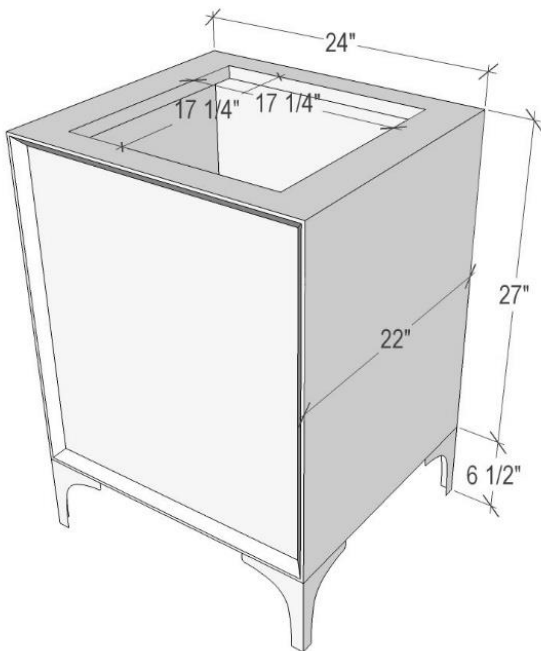

WARRANTY

Linkasink warranties our product to be free from manufacturing defect for the life of the product. Warranty does not cover improper care, neglect, abuse or normal wear-and-tear.