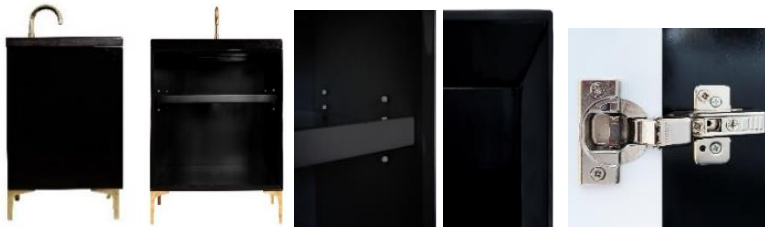

Shown in PB

VAN24B-024-04

24" BLACK LINEA WITH 8" ARTISAN GLASS HARDWARE
BLACK PRISM GLASS

DETAILS

Cabinet with Gloss Finish
Full Finished Back
Adjustable Interior Shelf
3 Way Adjustable European Soft Close Hinges
OD: W 24" x D 22"
Vanities are Hand-crafted

HARDWARE AND LEG FINISH OPTIONS

	PB	Polished Brass
	SB	Satin Brass

24" VANITY TOP OPTIONS

(Vanity Top Sold Separately See Vanity Top Spec Sheet for Details)

Outside Dimensions W 24" D 22" H 1.5"

(Vanity Top includes 4" Backsplash)

VT24W-01	14" x 14" Sink Cutout with 1 Faucet Hole
VT24W-03	14" x 14" Sink Cutout with 3 Faucet Holes

INSTALLATION

We recommend consulting a professional if you are unfamiliar with installing bathroom fixtures and plumbing. Linkasink accepts no liability for any damage to the floor, walls, plumbing, or personal injury during installation.