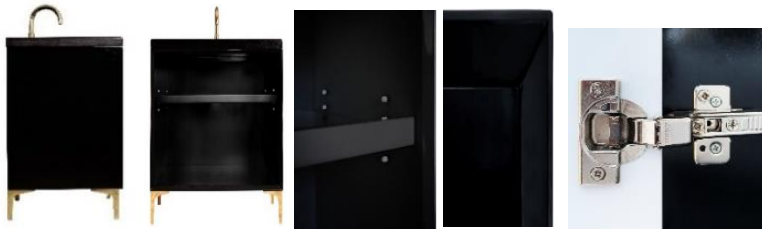

Shown in PB

VAN24B-025-04

24" BLACK LINEA WITH 18" ARTISAN GLASS HARDWARE
BLACK PRISM GLASS

DETAILS

Cabinet with Gloss Finish
Full Finished Back
Adjustable Interior Shelf
3 Way Adjustable European Soft Close Hinges
OD: W 24" x D 22"
Vanities are Hand-crafted

HARDWARE AND LEG FINISH OPTIONS

	PB	Polished Brass
	SB	Satin Brass

24" VANITY TOP OPTIONS

(Vanity Top Sold Separately See Vanity Top Spec Sheet for Details)

Outside Dimensions W 24" D 22" H 1.5"

(Vanity Top includes 4" Backsplash)

VT24W-01	14" x 14" Sink Cutout with 1 Faucet Hole
VT24W-03	14" x 14" Sink Cutout with 3 Faucet Holes

INSTALLATION

We recommend consulting a professional if you are unfamiliar with installing bathroom fixtures and plumbing. Linkasink accepts no liability for any damage to the floor, walls, plumbing, or personal injury during installation.