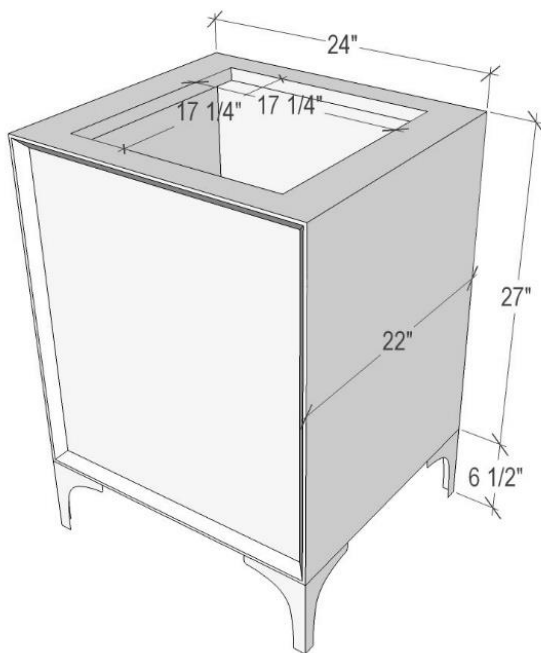

DIMENSIONS WILL VARY

DO NOT use this sheet as a guide for countertop cuts. Due to the handmade nature of each product, templates are not provided.