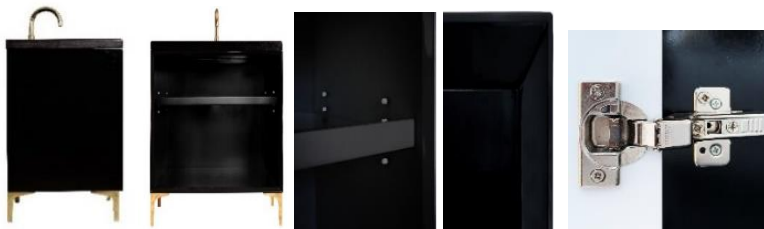

24" VANITY TOP OPTIONS

(Vanity Top Sold Separately See Vanity Top Spec Sheet for Details)

Outside Dimensions W 24" D 22" H 1.5"

(Vanity Top includes 4" Backsplash)

VT24W-01	14" x 14" Sink Cutout with 1 Faucet Hole
VT24W-03	14" x 14" Sink Cutout with 3 Faucet Holes

INSTALLATION

We recommend consulting a professional if you are unfamiliar with installing bathroom fixtures and plumbing. Linkasink accepts no liability for any damage to the floor, walls, plumbing, or personal injury during installation.

CARE

Clean vanity, hardware, and countertop with a soft cloth dampened with water. Avoid any harsh abrasives and harsh chemicals/acidic cleaning products.

For hardware: A clear paste wax may be applied periodically to protect the finish and help with water spotting.

WARRANTY

Linkasink warranties our product to be free from manufacturing defect for the life of the product. Warranty does not cover improper care, neglect, abuse or normal wear-and-tear.