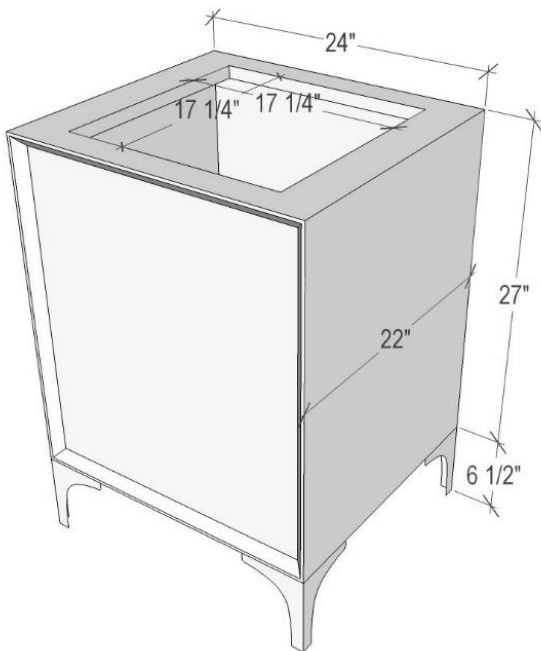

DIMENSIONS WILL VARY

DO NOT use this sheet as a guide for countertop cuts. Due to the handmade nature of each product, templates are not provided.