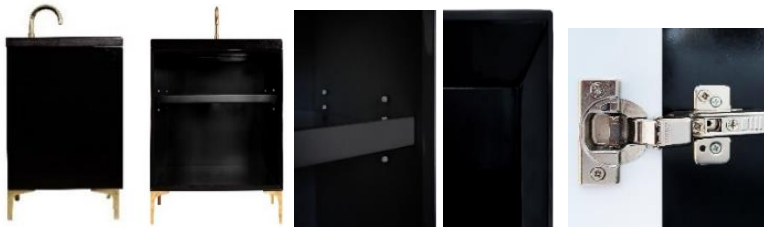

24" VANITY TOP OPTIONS

(Vanity Top Sold Separately See Vanity Top Spec Sheet for Details)

Outside Dimensions W 24" D 22" H 1.5"

(Vanity Top includes 4" Backsplash)

VT24W-01	14" x 14" Sink Cutout with 1 Faucet Hole
VT24W-03	14" x 14" Sink Cutout with 3 Faucet Holes

INSTALLATION

We recommend consulting a professional if you are unfamiliar with installing bathroom fixtures and plumbing. Linkasink accepts no liability for any damage to the floor, walls, plumbing, or personal injury during installation.

CARE

Clean vanity, hardware, and countertop with a soft cloth dampened with water. Avoid any harsh abrasives and harsh chemicals/acidic cleaning products.
For hardware: A clear paste wax may be applied periodically to protect the finish and help with water spotting.

WARRANTY

Linkasink warranties our product to be free from manufacturing defect for the life of the product. Warranty does not cover improper care, neglect, abuse or normal wear-and-tear.