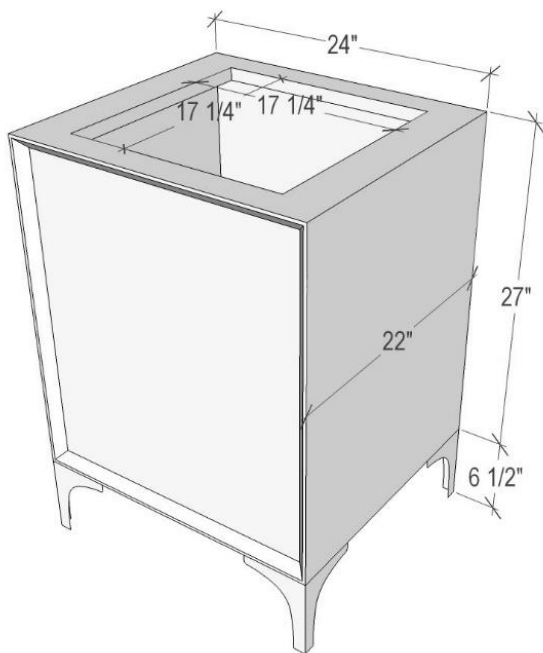

WARRANTY

Linkasink warranties our product to be free from manufacturing defect for the life of the product. Warranty does not cover improper care, neglect, abuse or normal wear-and-tear.