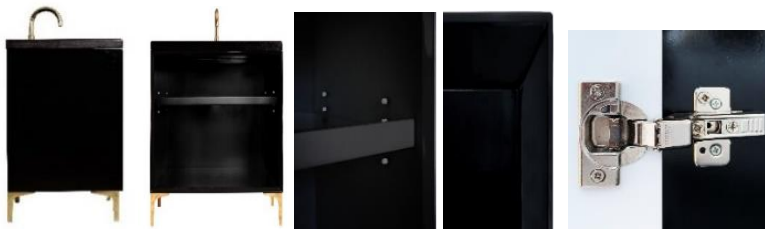

Shown in PB

VAN24B-026-BRS

24" BLACK LINEA WITH 18" ARTISAN GLASS HARDWARE
ÉGLOMISÉ PYRAMID GLASS

DETAILS

Cabinet with Gloss Finish
Full Finished Back
Adjustable Interior Shelf
3 Way Adjustable European Soft Close Hinges
OD: W 24" x D 22"
Vanities are Hand-crafted

HARDWARE AND LEG FINISH OPTIONS

	PB	Polished Brass
	SB	Satin Brass

24" VANITY TOP OPTIONS

(Vanity Top Sold Separately See Vanity Top Spec Sheet for Details)

Outside Dimensions W 24" D 22" H 1.5"

(Vanity Top includes 4" Backsplash)

VT24W-01	14" x 14" Sink Cutout with 1 Faucet Hole
VT24W-03	14" x 14" Sink Cutout with 3 Faucet Holes

INSTALLATION

We recommend consulting a professional if you are unfamiliar with installing bathroom fixtures and plumbing. Linkasink accepts no liability for any damage to the floor, walls, plumbing, or personal injury during installation.