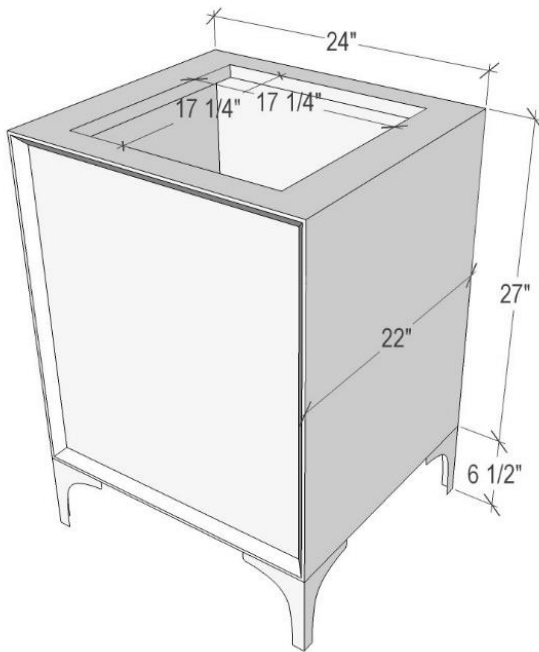

DIMENSIONS WILL VARY

DO NOT use this sheet as a guide for countertop cuts. Due to the handmade nature of each product, templates are not provided.