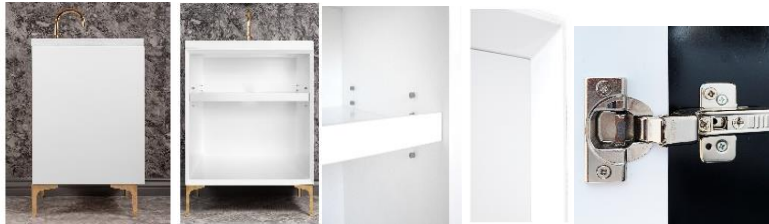

Shown in PN

VAN24W-015-SLV

24" WHITE MOTHER OF PEARL WITH 3" ARTISAN GLASS
HARDWARE ÉGLOMISÉ PRISM GLASS

DETAILS

Cabinet with Gloss Finish
Full Finished Back
Adjustable Interior Shelf
3 Way Adjustable European Soft Close Hinges
OD: W 24" x D 22"
Vanities are Hand-crafted

HARDWARE AND LEG FINISH OPTIONS

	PN	Polished Nickel
	SN	Satin Nickel

24" VANITY TOP OPTIONS

(Vanity Top Sold Separately See Vanity Top Spec Sheet for Details)

Outside Dimensions W 24" D 22" H 1.5"

(Vanity Top includes 4" Backsplash)

VT24W-01	14" x 14" Sink Cutout with 1 Faucet Hole
VT24W-03	14" x 14" Sink Cutout with 3 Faucet Holes

INSTALLATION

We recommend consulting a professional if you are unfamiliar with installing bathroom fixtures and plumbing. Linkasink accepts no liability for any damage to the floor, walls, plumbing, or personal injury during installation.