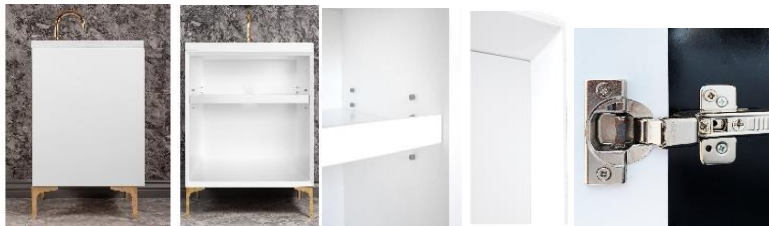

Shown in PB

### DETAILS

Cabinet with Gloss Finish  
 Full Finished Back  
 Adjustable Interior Shelf  
 3 Way Adjustable European Soft Close Hinges  
 OD: W 24" x D 22"  
 Vanities are Hand-crafted

### 24" VANITY TOP OPTIONS

(Vanity Top Sold Separately See Vanity Top Spec Sheet for Details)

### Outside Dimensions W 24" D 22" H 1.5"

(Vanity Top includes 4" Backsplash)

<b>VT24W-01</b>	14" x 14" Sink Cutout with 1 Faucet Hole
<b>VT24W-03</b>	14" x 14" Sink Cutout with 3 Faucet Holes