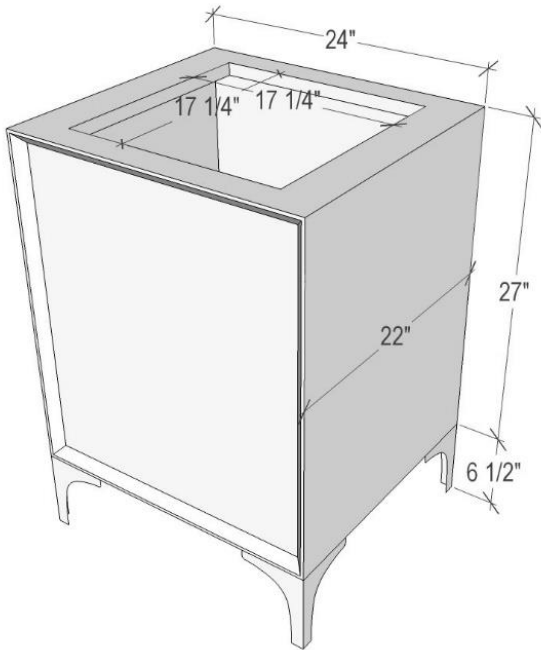

WARRANTY

Linkasink warranties our product to be free from manufacturing defect for the life of the product. Warranty does not cover improper care, neglect, abuse or normal wear-and-tear.