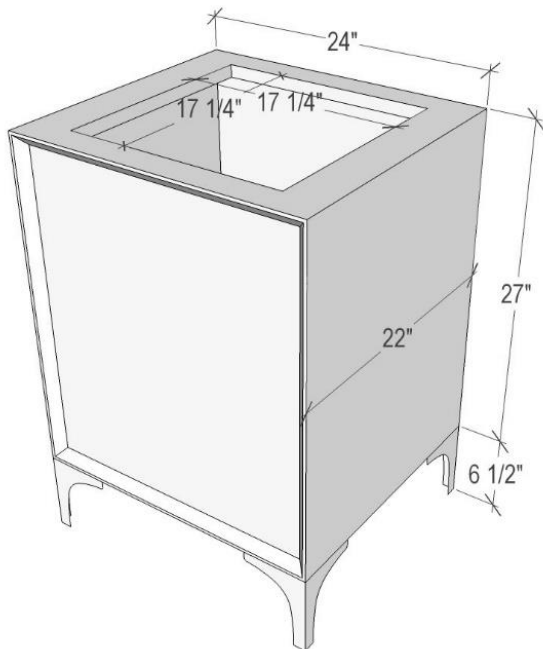

WARRANTY

Linkasink warranties our product to be free from manufacturing defect for the life of the product. Warranty does not cover improper care, neglect, abuse or normal wear-and-tear.