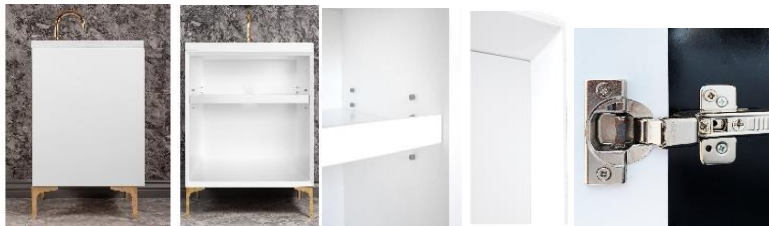

Shown in PB

VAN24W-019-01

24" WHITE TUXEDO WITH 3" ARTISAN GLASS
HARDWARE WHITE PRISM GLASS

DETAILS

Cabinet with Gloss Finish
Full Finished Back
Adjustable Interior Shelf
3 Way Adjustable European Soft Close Hinges
OD: W 24" x D 22"
Vanities are Hand-crafted

HARDWARE AND LEG FINISH OPTIONS

	PB	Polished Brass		PN	Polished Nickel
	SB	Satin Brass		SN	Satin Nickel

24" VANITY TOP OPTIONS

(Vanity Top Sold Separately See Vanity Top Spec Sheet for Details)

Outside Dimensions W 24" D 22" H 1.5"

(Vanity Top includes 4" Backsplash)

VT24W-01	14" x 14" Sink Cutout with 1 Faucet Hole
VT24W-03	14" x 14" Sink Cutout with 3 Faucet Holes

INSTALLATION

We recommend consulting a professional if you are unfamiliar with installing bathroom fixtures and plumbing. Linkasink accepts no liability for any damage to the floor, walls, plumbing, or personal injury during installation.