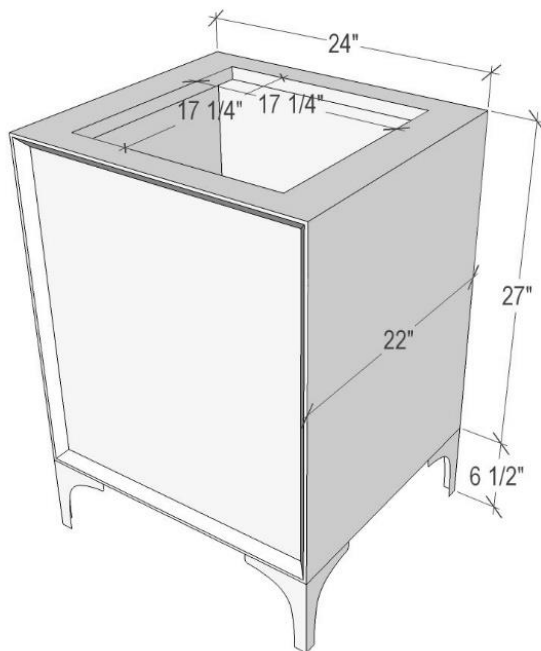

DIMENSIONS WILL VARY

DO NOT use this sheet as a guide for countertop cuts. Due to the handmade nature of each product, templates are not provided.