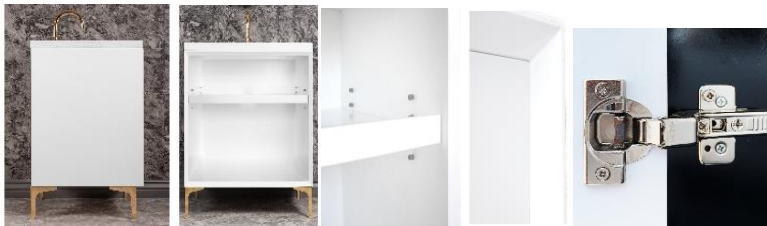

DIMENSIONS WILL VARY

DO NOT use this sheet as a guide for countertop cuts. Due to the handmade nature of each product, templates are not provided.