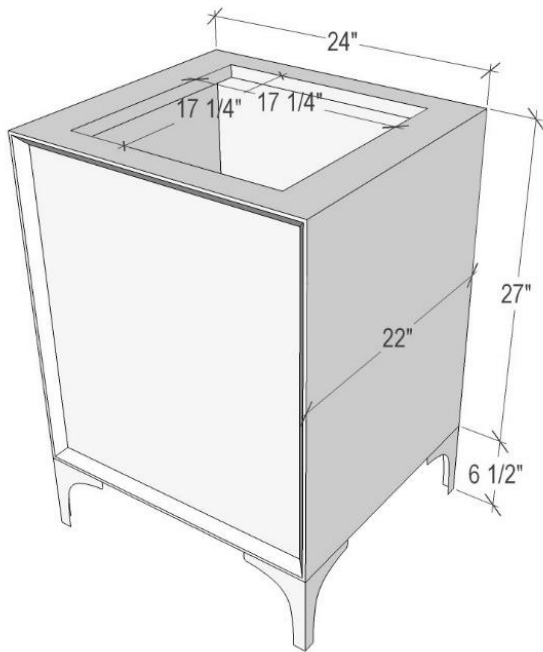

DIMENSIONS WILL VARY

DO NOT use this sheet as a guide for countertop cuts. Due to the handmade nature of each product, templates are not provided.