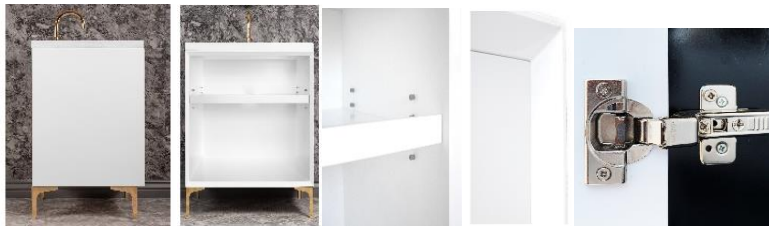

Shown in PB

VAN24W-021-01

24" WHITE TUXEDO WITH 18" ARTISAN GLASS
HARDWARE WHITE PRISM GLASS

DETAILS

Cabinet with Gloss Finish
Full Finished Back
Adjustable Interior Shelf
3 Way Adjustable European Soft Close Hinges
OD: **W 24" x D 22"**
Vanities are Hand-crafted

HARDWARE AND LEG FINISH OPTIONS

	PB	Polished Brass		PN	Polished Nickel
	SB	Satin Brass		SN	Satin Nickel

24" VANITY TOP OPTIONS

(Vanity Top Sold Separately See Vanity Top Spec Sheet for Details)

Outside Dimensions **W 24" D 22" H 1.5"**

(Vanity Top includes 4" Backsplash)

VT24W-01	14" x 14" Sink Cutout with 1 Faucet Hole
VT24W-03	14" x 14" Sink Cutout with 3 Faucet Holes

INSTALLATION

We recommend consulting a professional if you are unfamiliar with installing bathroom fixtures and plumbing. Linkasink accepts no liability for any damage to the floor, walls, plumbing, or personal injury during installation.