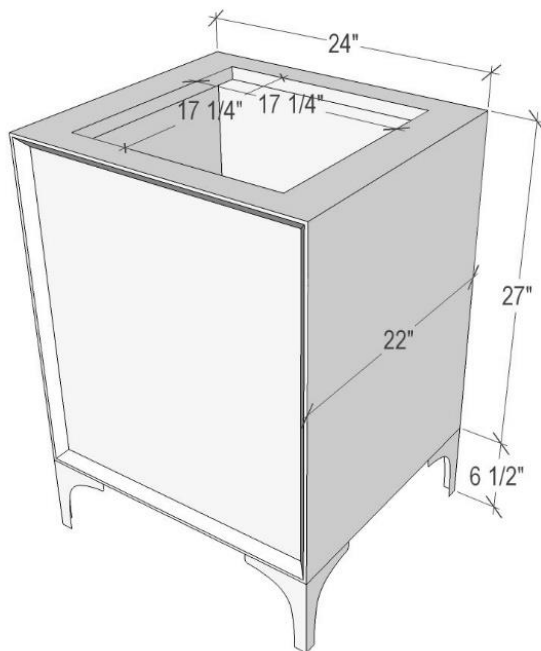

WARRANTY

Linkasink warranties our product to be free from manufacturing defect for the life of the product. Warranty does not cover improper care, neglect, abuse or normal wear-and-tear.