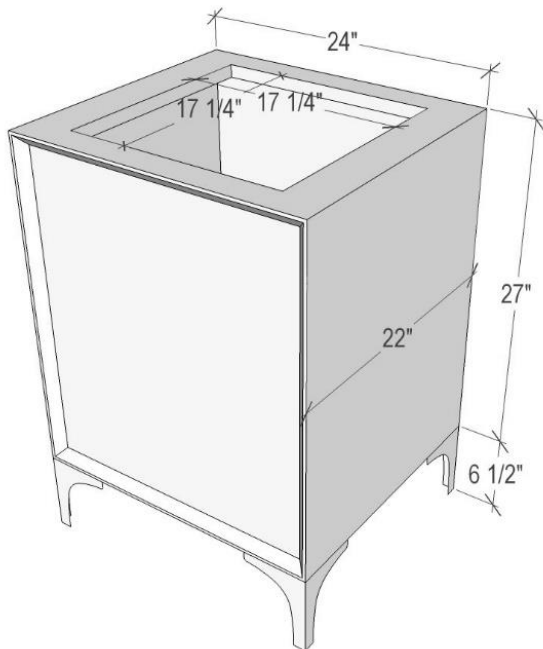

DIMENSIONS WILL VARY

DO NOT use this sheet as a guide for countertop cuts. Due to the handmade nature of each product, templates are not provided.