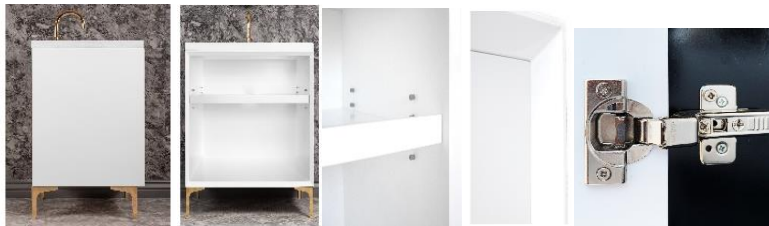

Shown in PB

VAN24W-022-01

24" WHITE TUXEDO WITH 18" ARTISAN GLASS
HARDWARE WHITE PYRAMID GLASS

DETAILS

Cabinet with Gloss Finish
Full Finished Back
Adjustable Interior Shelf
3 Way Adjustable European Soft Close Hinges
OD: W 24" x D 22"
Vanities are Hand-crafted

HARDWARE AND LEG FINISH OPTIONS

	PB	Polished Brass		PN	Polished Nickel
	SB	Satin Brass		SN	Satin Nickel

24" VANITY TOP OPTIONS

(Vanity Top Sold Separately See Vanity Top Spec Sheet for Details)

Outside Dimensions W 24" D 22" H 1.5"

(Vanity Top includes 4" Backsplash)

VT24W-01	14" x 14" Sink Cutout with 1 Faucet Hole
VT24W-03	14" x 14" Sink Cutout with 3 Faucet Holes

INSTALLATION

We recommend consulting a professional if you are unfamiliar with installing bathroom fixtures and plumbing. Linkasink accepts no liability for any damage to the floor, walls, plumbing, or personal injury during installation.