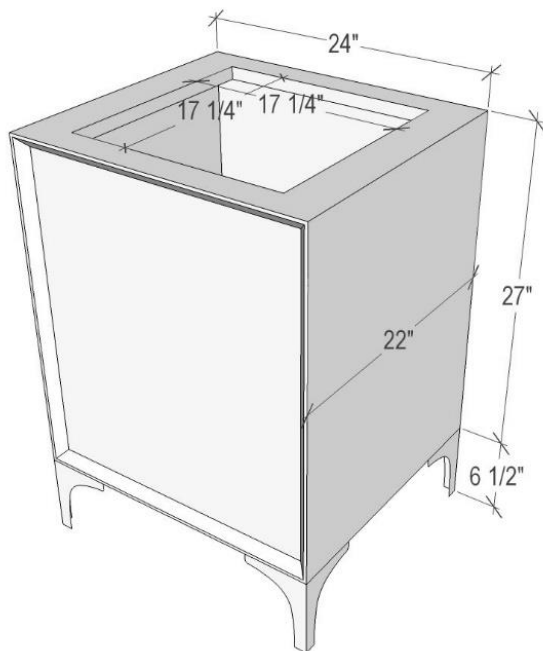

WARRANTY

Linkasink warranties our product to be free from manufacturing defect for the life of the product. Warranty does not cover improper care, neglect, abuse or normal wear-and-tear.