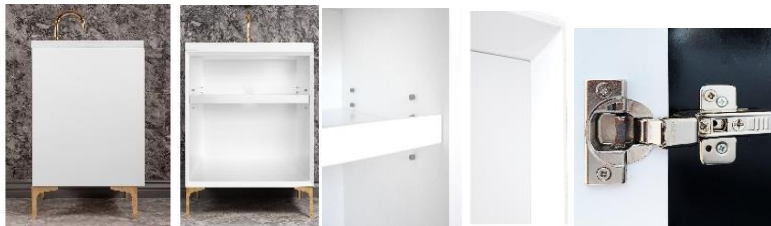

Shown in PB

VAN24W-022-BRS

24" WHITE TUXEDO WITH 18" ARTISAN GLASS
HARDWARE ÉGLOMISÉ PYRAMID GLASS

DETAILS

Cabinet with Gloss Finish
Full Finished Back
Adjustable Interior Shelf
3 Way Adjustable European Soft Close Hinges
OD: W 24" x D 22"
Vanities are Hand-crafted

HARDWARE AND LEG FINISH OPTIONS

	PB	Polished Brass
	SB	Satin Brass

24" VANITY TOP OPTIONS

(Vanity Top Sold Separately See Vanity Top Spec Sheet for Details)

Outside Dimensions W 24" D 22" H 1.5"

(Vanity Top includes 4" Backsplash)

VT24W-01	14" x 14" Sink Cutout with 1 Faucet Hole
VT24W-03	14" x 14" Sink Cutout with 3 Faucet Holes

INSTALLATION

We recommend consulting a professional if you are unfamiliar with installing bathroom fixtures and plumbing. Linkasink accepts no liability for any damage to the floor, walls, plumbing, or personal injury during installation.