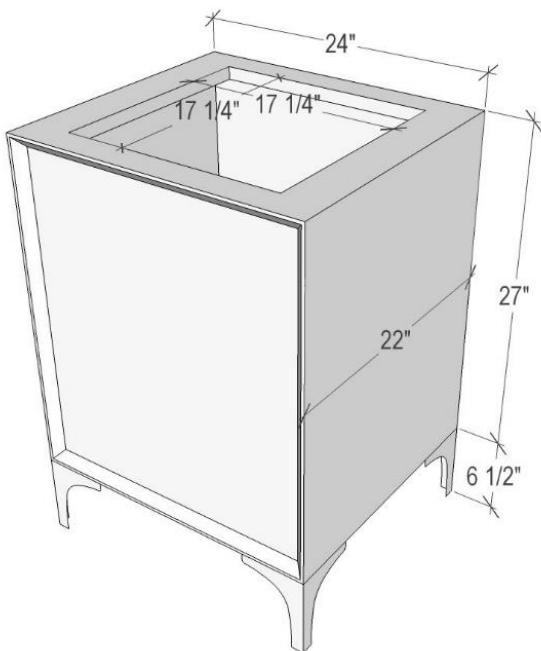

DIMENSIONS WILL VARY

DO NOT use this sheet as a guide for countertop cuts. Due to the handmade nature of each product, templates are not provided.