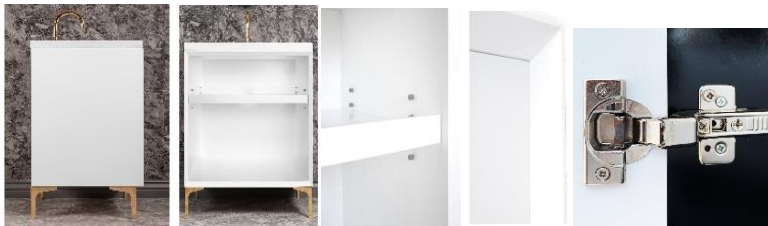

DIMENSIONS WILL VARY

DO NOT use this sheet as a guide for countertop cuts. Due to the handmade nature of each product, templates are not provided.