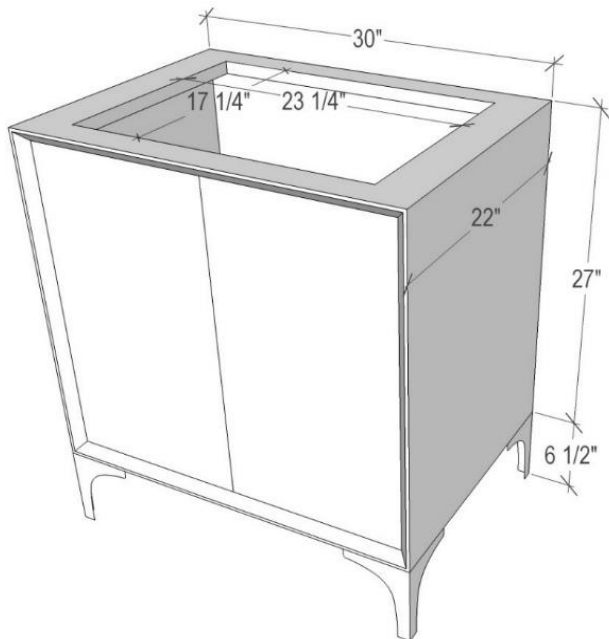

WARRANTY

Linkasink warranties our product to be free from manufacturing defect for the life of the product. Warranty does not cover improper care, neglect, abuse or normal wear-and-tear.