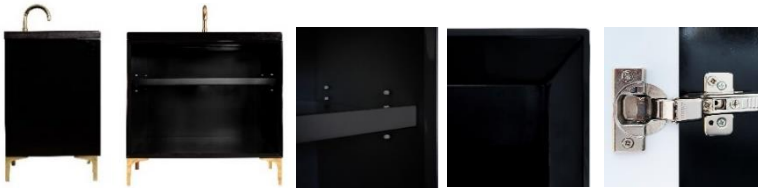

Shown in PB

## VAN30B-018-04

30" BLACK MOTHER OF PEARL WITH 18" ARTISAN GLASS HARDWARE BLACK PYRAMID GLASS

### DETAILS

Cabinet with Gloss Finish  
 Full Finished Back  
 Adjustable Interior Shelf  
 3 Way Adjustable European Soft Close Hinges  
 OD: W 30" x D 22"  
 Vanities are Hand-crafted