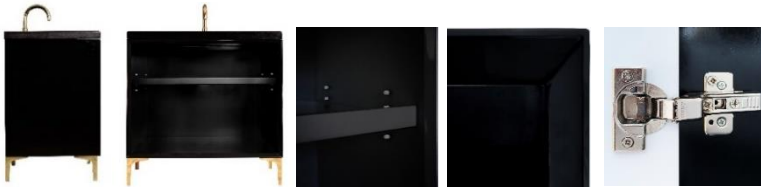

Shown in PB

## VAN30B-019-BRS

30" BLACK TUXEDO WITH 3" ARTISAN GLASS  
HARDWARE ÉGLOMISÉ PRISM GLASS

### DETAILS

Cabinet with Gloss Finish  
Full Finished Back  
Adjustable Interior Shelf  
3 Way Adjustable European Soft Close Hinges  
OD: W 30" x D 22"  
Vanities are Hand-crafted