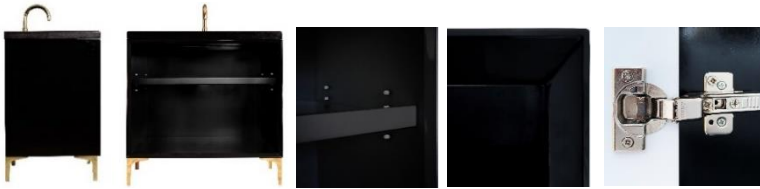

## VAN30B-019-SLV

30" BLACK TUXEDO WITH 3" ARTISAN GLASS  
HARDWARE ÉGLOMISÉ PRISM GLASS

### DETAILS

Cabinet with Gloss Finish  
Full Finished Back  
Adjustable Interior Shelf  
3 Way Adjustable European Soft Close Hinges  
OD: W 30" x D 22"  
Vanities are Hand-crafted