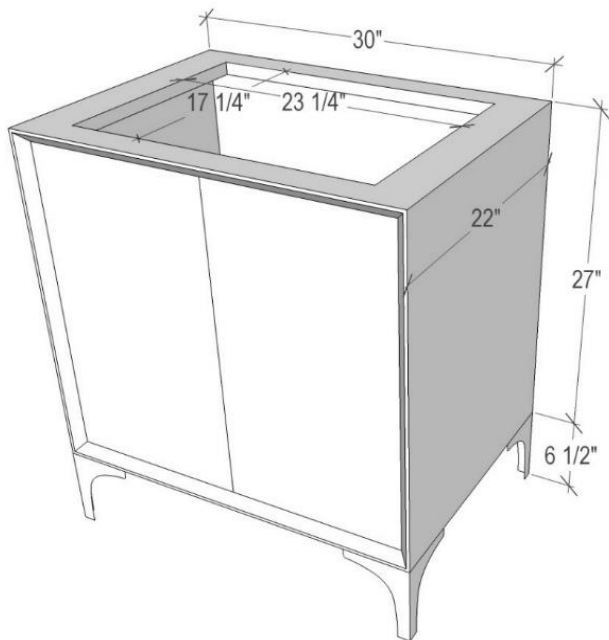

WARRANTY

Linkasink warranties our product to be free from manufacturing defect for the life of the product. Warranty does not cover improper care, neglect, abuse or normal wear-and-tear.