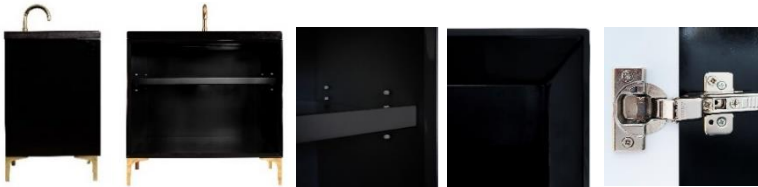

Shown in PB

## VAN30B-020-06

30" BLACK TUXEDO WITH 8" ARTISAN GLASS  
HARDWARE BLACK TIGER GLASS

### DETAILS

Cabinet with Gloss Finish  
Full Finished Back  
Adjustable Interior Shelf  
3 Way Adjustable European Soft Close Hinges  
OD: W 30" x D 22"  
Vanities are Hand-crafted