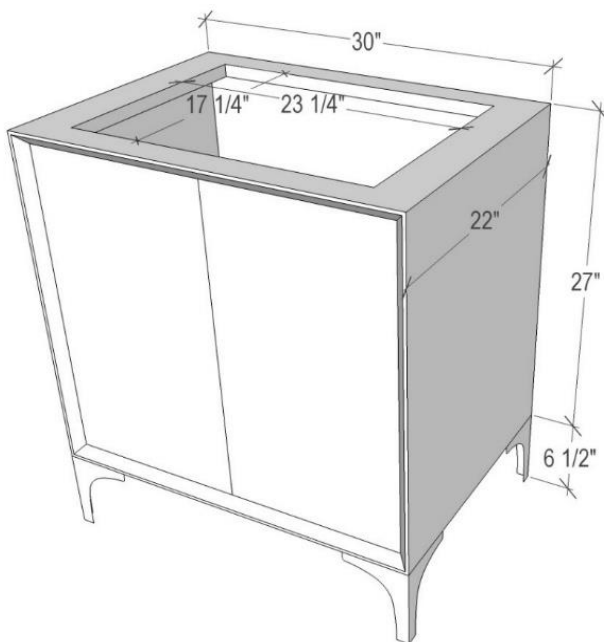

WARRANTY

Linkasink warranties our product to be free from manufacturing defect for the life of the product. Warranty does not cover improper care, neglect, abuse or normal wear-and-tear.