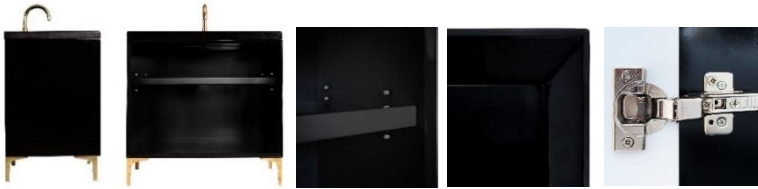

Shown in PB

## VAN30B-023-04

30" BLACK LINEA WITH 3" ARTISAN GLASS HARDWARE  
BLACK PRISM GLASS

### DETAILS

Cabinet with Gloss Finish  
Full Finished Back  
Adjustable Interior Shelf  
3 Way Adjustable European Soft Close Hinges  
OD: W 30" x D 22"  
Vanities are Hand-crafted