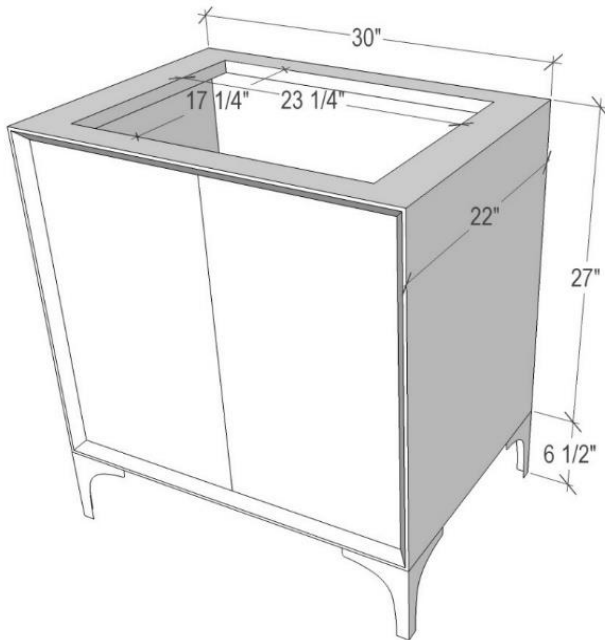

WARRANTY

Linkasink warranties our product to be free from manufacturing defect for the life of the product. Warranty does not cover improper care, neglect, abuse or normal wear-and-tear.