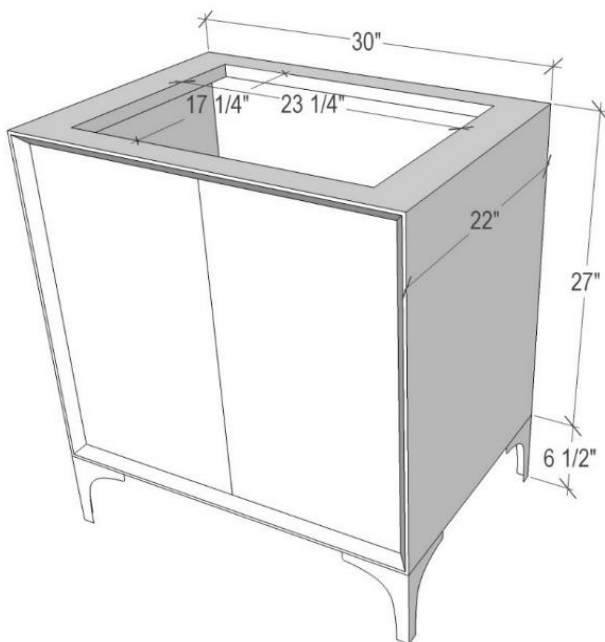

WARRANTY

Linkasink warranties our product to be free from manufacturing defect for the life of the product. Warranty does not cover improper care, neglect, abuse or normal wear-and-tear.