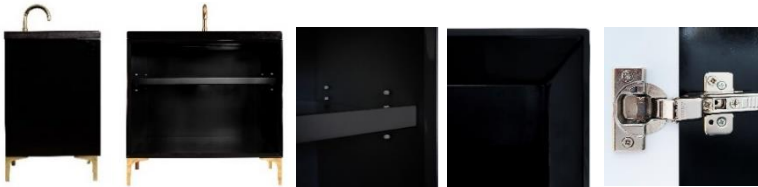

Shown in PB

VAN30B-023-06

30" BLACK LINEA WITH 3" ARTISAN GLASS HARDWARE
BLACK TIGER GLASS

DETAILS

Cabinet with Gloss Finish
Full Finished Back
Adjustable Interior Shelf
3 Way Adjustable European Soft Close Hinges
OD: W 30" x D 22"
Vanities are Hand-crafted

HARDWARE AND LEG FINISH OPTIONS

PB Polished Brass

SB Satin Brass

30" VANITY TOP OPTIONS

(Vanity Tops Sold Separately, See Vanity Top Spec Sheet for Details)

Outside Dimensions: W 30" D 22" H 1.5"

(Vanity Top includes 4" Backsplash)

VT30W-01	18" x 12" Sink Cutout with 1 Faucet Hole
VT30W-03	18" x 12" Sink Cutout with 3 Faucet Holes

INSTALLATION

We recommend consulting a professional if you are unfamiliar with installing bathroom fixtures and plumbing. Linkasink accepts no liability for any damage to the floor, walls, plumbing, or personal injury during installation.