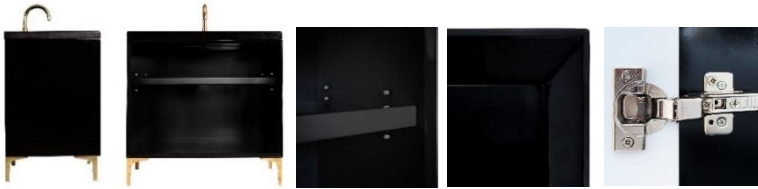

Shown in PB

## VAN30B-024-04

30" BLACK LINEA WITH 8" ARTISAN GLASS HARDWARE  
BLACK PRISM GLASS

### DETAILS

Cabinet with Gloss Finish  
Full Finished Back  
Adjustable Interior Shelf  
3 Way Adjustable European Soft Close Hinges  
OD: W 30" x D 22"  
Vanities are Hand-crafted