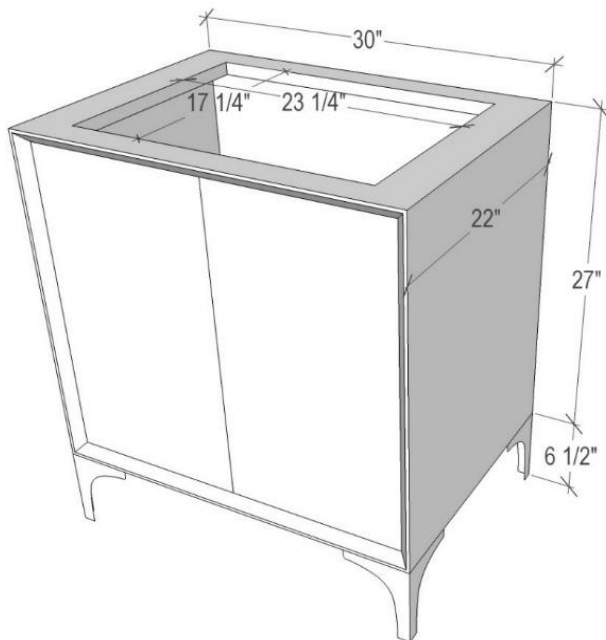

WARRANTY

Linkasink warranties our product to be free from manufacturing defect for the life of the product. Warranty does not cover improper care, neglect, abuse or normal wear-and-tear.