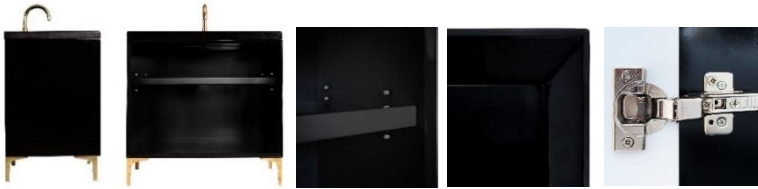

Shown in PB

VAN30B-025-04

30" BLACK LINEA WITH 18" ARTISAN GLASS HARDWARE
BLACK PRISM GLASS

DETAILS

Cabinet with Gloss Finish
Full Finished Back
Adjustable Interior Shelf
3 Way Adjustable European Soft Close Hinges
OD: W 30" x D 22"
Vanities are Hand-crafted

HARDWARE AND LEG FINISH OPTIONS

	PB	Polished Brass
	SB	Satin Brass

30" VANITY TOP OPTIONS

(Vanity Tops Sold Separately, See Vanity Top Spec Sheet for Details)

Outside Dimensions: W 30" D 22" H 1.5"

(Vanity Top includes 4" Backsplash)

VT30W-01	18" x 12" Sink Cutout with 1 Faucet Hole
VT30W-03	18" x 12" Sink Cutout with 3 Faucet Holes

INSTALLATION

We recommend consulting a professional if you are unfamiliar with installing bathroom fixtures and plumbing. Linkasink accepts no liability for any damage to the floor, walls, plumbing, or personal injury during installation.