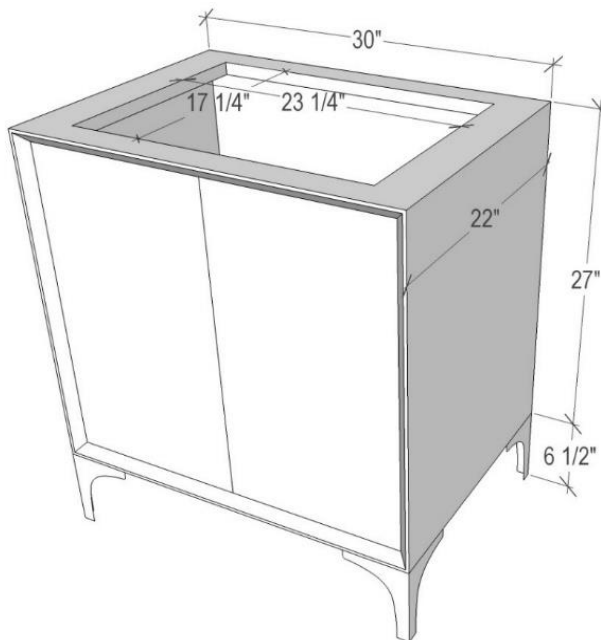

WARRANTY

Linkasink warranties our product to be free from manufacturing defect for the life of the product. Warranty does not cover improper care, neglect, abuse or normal wear-and-tear.