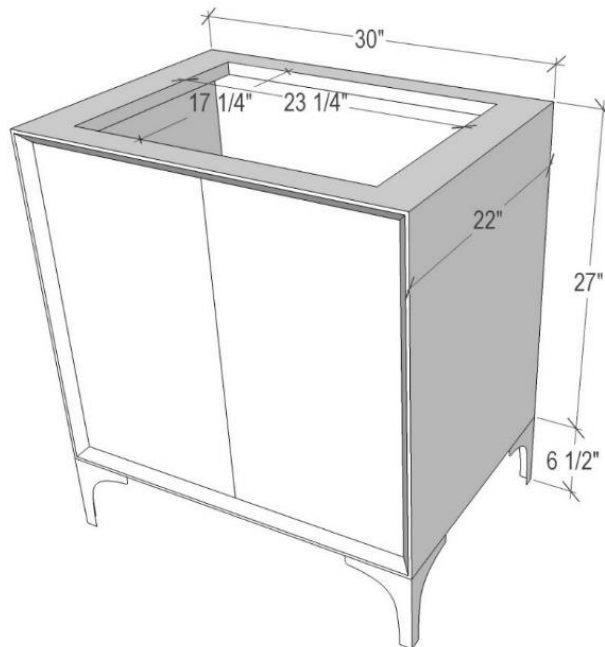

WARRANTY

Linkasink warranties our product to be free from manufacturing defect for the life of the product. Warranty does not cover improper care, neglect, abuse or normal wear-and-tear.