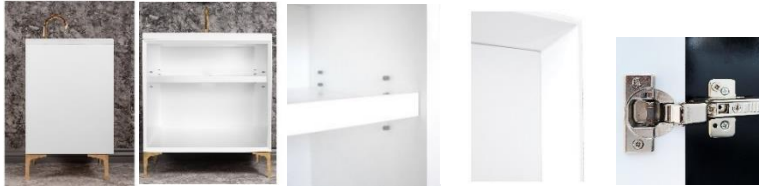

Shown in PB

## VAN30W-016-BRS

30" WHITE MOTHER OF PEARL WITH 8" ARTISAN GLASS  
HARDWARE ÉGLOMISÉ PRISM GLASS

### DETAILS

Cabinet with Gloss Finish  
Full Finished Back  
Adjustable Interior Shelf  
3 Way Adjustable European Soft Close Hinges  
OD: W 30" x D 22"  
Vanities are Hand-crafted

### 30" VANITY TOP OPTIONS

(Vanity Tops Sold Separately, See Vanity Top Spec Sheet for Details)

**Outside Dimensions: W 30" D 22" H 1.5"**

(Vanity Top includes 4" Backsplash)

<b>VT30W-01</b>	18" x 12" Sink Cutout with 1 Faucet Hole
<b>VT30W-03</b>	18" x 12" Sink Cutout with 3 Faucet Holes