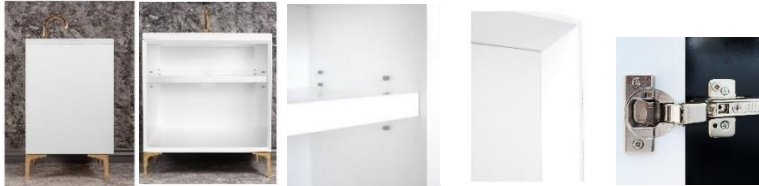

Shown in PB

## VAN30W-017-BRS

30" WHITE MOTHER OF PEARL WITH 18" ARTISAN GLASS  
HARDWARE ÉGLOMISÉ PRISM GLASS

### DETAILS

Cabinet with Gloss Finish  
Full Finished Back  
Adjustable Interior Shelf  
3 Way Adjustable European Soft Close Hinges  
OD: W 30" x D 22"  
Vanities are Hand-crafted

### 30" VANITY TOP OPTIONS

(Vanity Tops Sold Separately, See Vanity Top Spec Sheet for Details)

**Outside Dimensions: W 30" D 22" H 1.5"**

(Vanity Top includes 4" Backsplash)

<b>VT30W-01</b>	18" x 12" Sink Cutout with 1 Faucet Hole
<b>VT30W-03</b>	18" x 12" Sink Cutout with 3 Faucet Holes