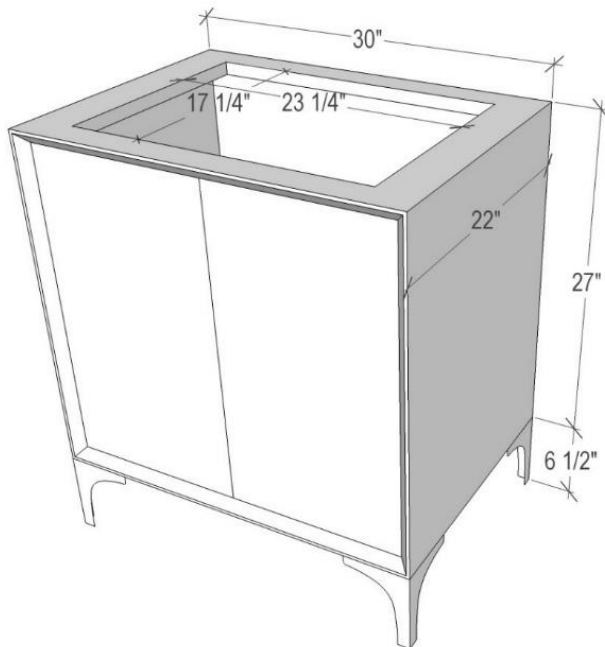

WARRANTY

Linkasink warranties our product to be free from manufacturing defect for the life of the product. Warranty does not cover improper care, neglect, abuse or normal wear-and-tear.