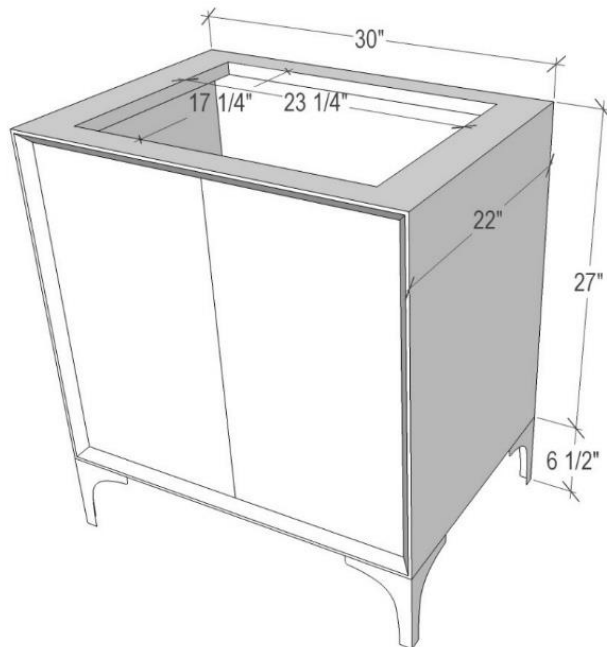

WARRANTY

Linkasink warranties our product to be free from manufacturing defect for the life of the product. Warranty does not cover improper care, neglect, abuse or normal wear-and-tear.