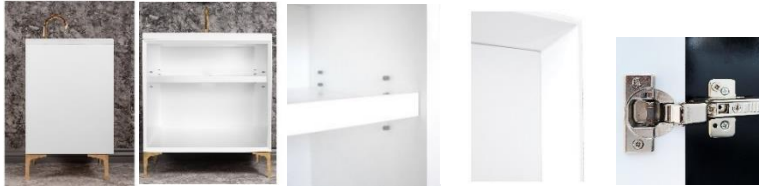

## VAN30W-018-SLV

30" WHITE MOTHER OF PEARL WITH 18" ARTISAN GLASS  
HARDWARE ÉGLOMISÉ PYRAMID GLASS

### DETAILS

Cabinet with Gloss Finish  
Full Finished Back  
Adjustable Interior Shelf  
3 Way Adjustable European Soft Close Hinges  
OD: W 30" x D 22"  
Vanities are Hand-crafted

### 30" VANITY TOP OPTIONS

(Vanity Tops Sold Separately, See Vanity Top Spec Sheet for Details)

**Outside Dimensions: W 30" D 22" H 1.5"**

(Vanity Top includes 4" Backsplash)

<b>VT30W-01</b>	18" x 12" Sink Cutout with 1 Faucet Hole
<b>VT30W-03</b>	18" x 12" Sink Cutout with 3 Faucet Holes