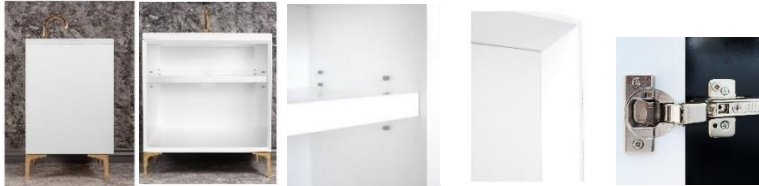

Shown in PB

## VAN30W-019-01

30" WHITE TUXEDO WITH 3" ARTISAN GLASS HARDWARE  
WHITE PRISM GLASS

### DETAILS

Cabinet with Gloss Finish  
Full Finished Back  
Adjustable Interior Shelf  
3 Way Adjustable European Soft Close Hinges  
OD: W 30" x D 22"  
Vanities are Hand-crafted

### 30" VANITY TOP OPTIONS

(Vanity Tops Sold Separately, See Vanity Top Spec Sheet for Details)

**Outside Dimensions: W 30" D 22" H 1.5"**

(Vanity Top includes 4" Backsplash)

<b>VT30W-01</b>	18" x 12" Sink Cutout with 1 Faucet Hole
<b>VT30W-03</b>	18" x 12" Sink Cutout with 3 Faucet Holes