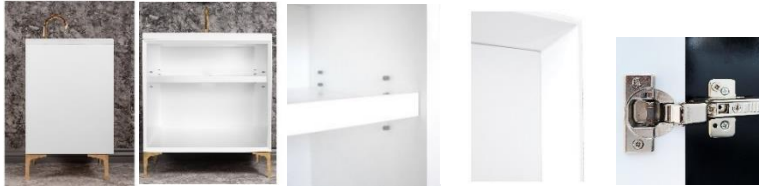

Shown in PB

## VAN30W-020-BRS

30" WHITE TUXEDO WITH 8" ARTISAN GLASS HARDWARE  
ÉGLOMISÉ PRISM GLASS

### DETAILS

Cabinet with Gloss Finish  
Full Finished Back  
Adjustable Interior Shelf  
3 Way Adjustable European Soft Close Hinges  
OD: W 30" x D 22"  
Vanities are Hand-crafted

### 30" VANITY TOP OPTIONS

(Vanity Tops Sold Separately, See Vanity Top Spec Sheet for Details)

**Outside Dimensions: W 30" D 22" H 1.5"**

(Vanity Top includes 4" Backsplash)

<b>VT30W-01</b>	18" x 12" Sink Cutout with 1 Faucet Hole
<b>VT30W-03</b>	18" x 12" Sink Cutout with 3 Faucet Holes