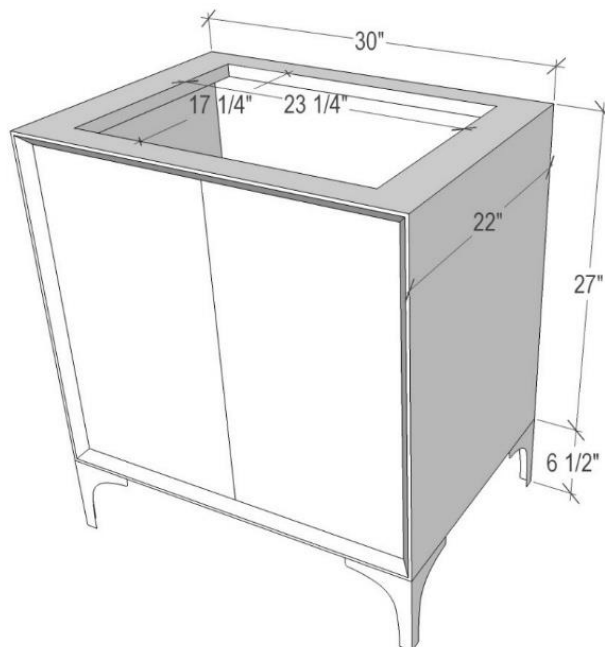

WARRANTY

Linkasink warranties our product to be free from manufacturing defect for the life of the product. Warranty does not cover improper care, neglect, abuse or normal wear-and-tear.