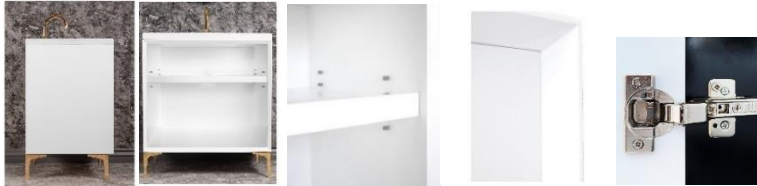

Shown in PB

## VAN30W-021-SLV

30" WHITE TUXEDO WITH 18" ARTISAN GLASS  
HARDWARE ÉGLOMISÉ PRISM GLASS

### DETAILS

Cabinet with Gloss Finish  
Full Finished Back  
Adjustable Interior Shelf  
3 Way Adjustable European Soft Close Hinges  
OD: W 30" x D 22"  
Vanities are Hand-crafted

### 30" VANITY TOP OPTIONS

(Vanity Tops Sold Separately, See Vanity Top Spec Sheet for Details)

**Outside Dimensions: W 30" D 22" H 1.5"**

(Vanity Top includes 4" Backsplash)

<b>VT30W-01</b>	18" x 12" Sink Cutout with 1 Faucet Hole
<b>VT30W-03</b>	18" x 12" Sink Cutout with 3 Faucet Holes