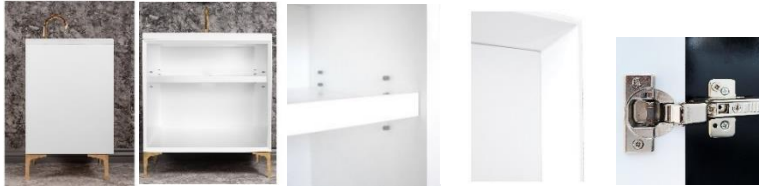

Shown in PB

## VAN30W-026-BRS

30" WHITE LINEA WITH 18" ARTISAN GLASS HARDWARE  
ÉGLOMISÉ PYRAMD GLASS

### DETAILS

Cabinet with Gloss Finish  
Full Finished Back  
Adjustable Interior Shelf  
3 Way Adjustable European Soft Close Hinges  
OD: W 30" x D 22"  
Vanities are Hand-crafted

### 30" VANITY TOP OPTIONS

(Vanity Tops Sold Separately, See Vanity Top Spec Sheet for Details)

**Outside Dimensions: W 30" D 22" H 1.5"**

(Vanity Top includes 4" Backsplash)

<b>VT30W-01</b>	18" x 12" Sink Cutout with 1 Faucet Hole
<b>VT30W-03</b>	18" x 12" Sink Cutout with 3 Faucet Holes