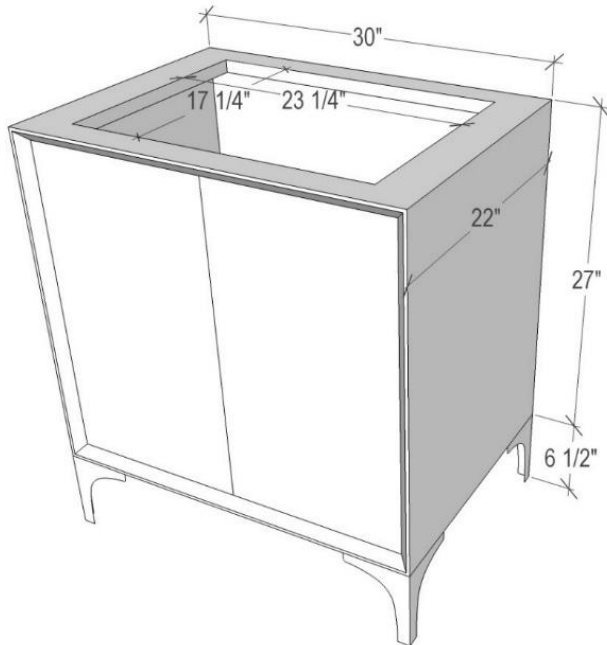

DIMENSIONS WILL VARY

DO NOT use this sheet as a guide for countertop cuts. Due to the handmade nature of each product, templates are not provided.