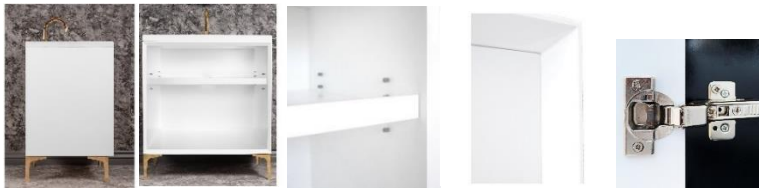

Shown in PB

## VAN30W-028

30" WHITE MOTHER OF PEARL WITH STAR HARDWARE

### DETAILS

- Cabinet with Gloss Finish
- Full Finished Back
- Adjustable Interior Shelf
- 3 Way Adjustable European Soft Close Hinges
- OD: W 30" x D 22"
- Vanities are Hand-crafted

### 30" VANITY TOP OPTIONS

(Vanity Top Sold Separately See Vanity Top Spec Sheet for Details)