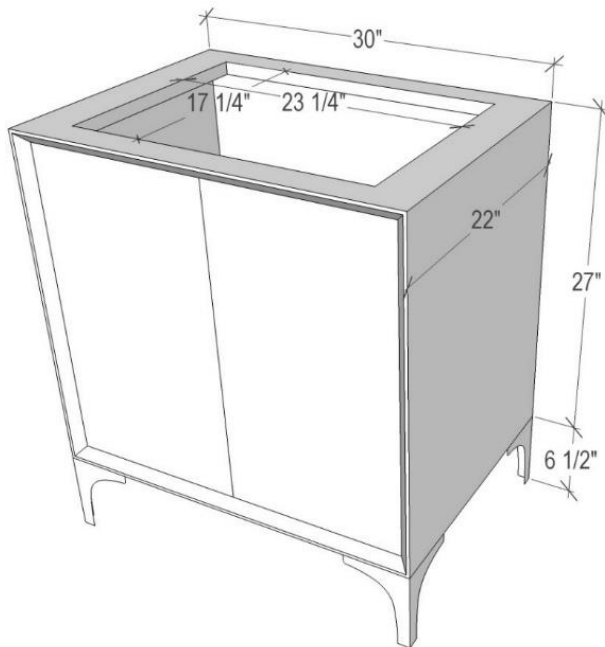

WARRANTY

Linkasink warranties our product to be free from manufacturing defect for the life of the product. Warranty does not cover improper care, neglect, abuse or normal wear-and-tear.